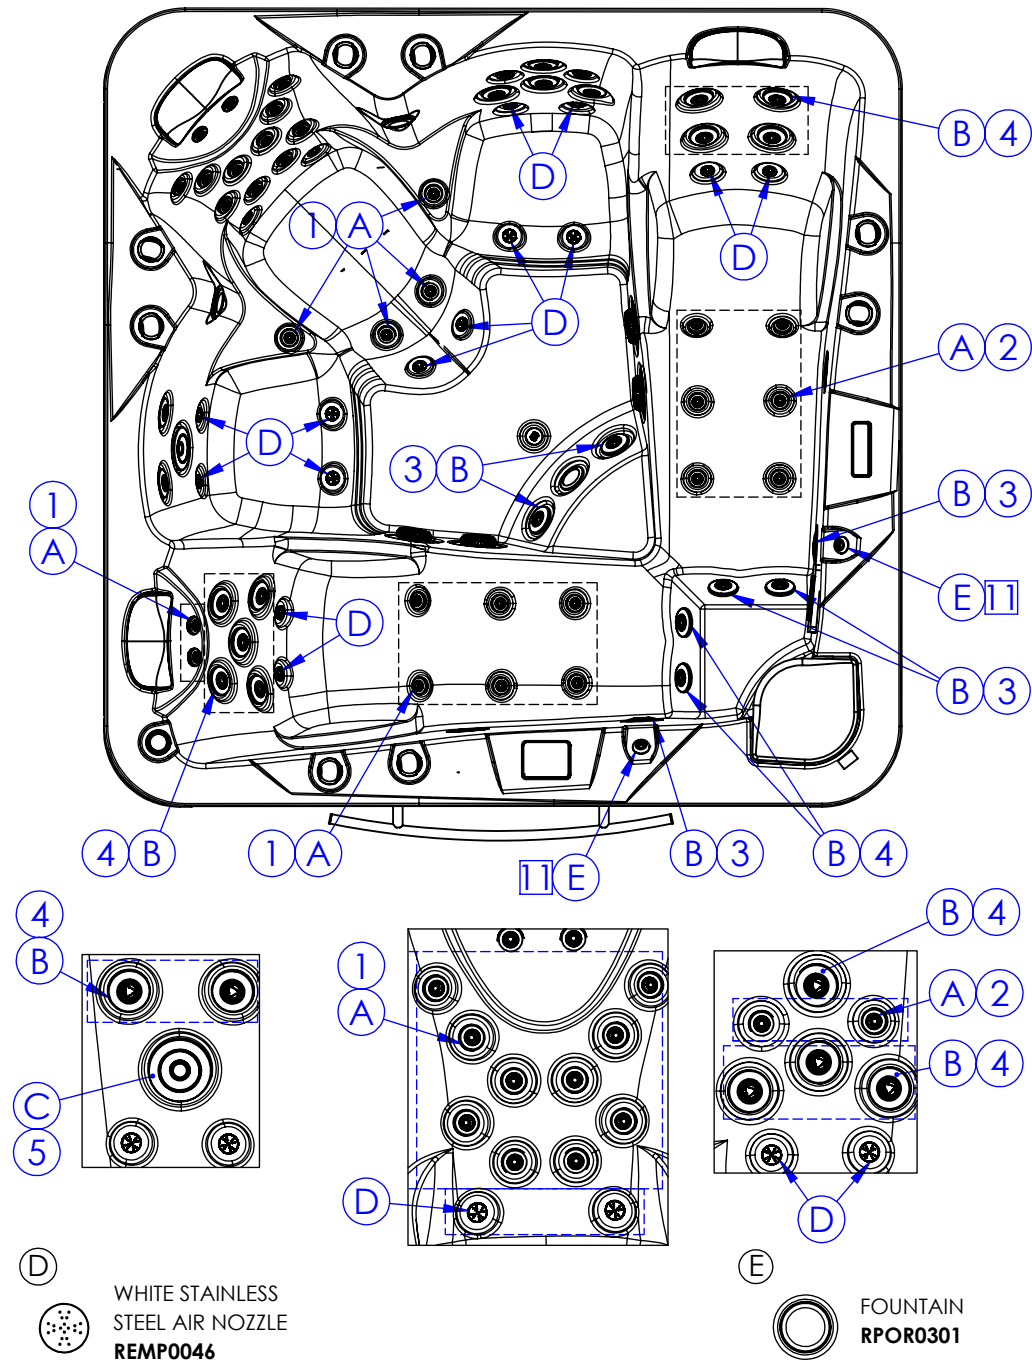

Property of IBERSPA S.L. Avda. Pla d'Urgell 2-8 25200 Cervera, Spain. Don't use without permission. Keep this information confidential and use it solely for the permitted purpose.

**CONTROL COMPONENTS**

- 1 VENTURY CONTROLLER SS RPOR0261
- 2 VALVE ON-OFF 1" SS RPOR0263
- 3 3 WAYS SS VALVE 2" RPOR0262
- 4 AROMA DESPENSER RPOR0264

- PILLOWS**
- 5 SMALL HEADREST GREY RPOR0032
  - 6 SKIMFILTER COVER RPOR0156

**MASSAGE COMPONENTS**

- A JET BODY SET 2" RPOR0375
- 1 FRONTAL JET 2" SS DIRECTIONAL RPOR0375-A
- 2 FRONTAL JET 2" SS ROTO RPOR0375-C
- B JET BODY SET 3" RPOR0376
- 3 FRONTAL JET 3" SS DIRECTIONAL RPOR0376-A
- 4 FRONTAL JET 3" SS TWIN ROTO RPOR0376-B
- C JET BODY SET 5" RPOR0377
- 5 FRONTAL JET 5" DIRECTIONAL RPOR0377-A

**LIGHT COMPONENTS**

- 7 SPOTLIGHT LED SET RD RPOR0239
- 8 LED SLAVE LIGHT RPOR0252  
8\* 1 LIGHT OPTION
- 9 LED SLAVE LIGHT RPOR0252
- 10 4 LEDS LIGHTS POINTS RPOR0267
- 11 1 LEDS LIGHTS POINTS RPOR0268
- LEDS TRANSFORMER 5V DC RPOR0280
- LEDS CONTROLLER RPOR0281