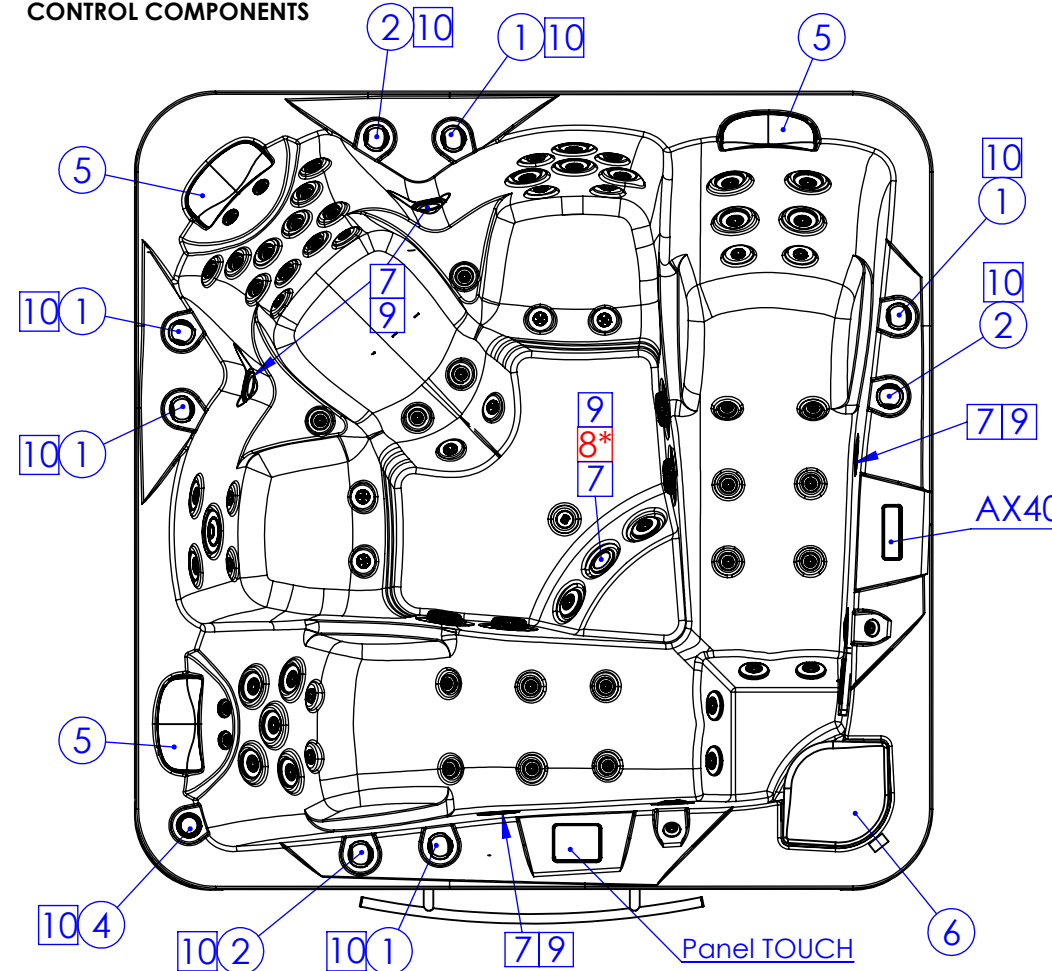

Property of IBERSPA S.L. Avda. Pla d'Urgell 2-8 25200 Cervera, Spain. Don't use without permission. Keep this information confidential and use it solely for the permitted purpose.

**CONTROL COMPONENTS**

- 1 VENTURY CONTROLLER SS RPOR0261
- 2 VALVE ON-OFF 1" SS RPOR0263
- 3 3 WAYS SS VALVE 2" RPOR0262
- 4 AROMA DESPENSER RPOR0264

- PILLOWS**
- 5 SMALL HEADREST GREY RPOR0032
  - 6 SKIMFILTER COVER RPOR0156

**MASSAGE COMPONENTS**

- A JET BODY SET 2" RPOR0375
- 1 FRONTAL JET 2" SS DIRECTIONAL RPOR0375-A
- 2 FRONTAL JET 2" SS ROTO RPOR0375-C
- B JET BODY SET 3" RPOR0376
- 3 FRONTAL JET 3" SS DIRECTIONAL RPOR0376-A
- 4 FRONTAL JET 3" SS TWIN ROTO RPOR0376-B
- C JET BODY SET 5" RPOR0377
- 5 FRONTAL JET 5" DIRECTIONAL RPOR0377-A

**LIGHT COMPONENTS**

- 7 SPOTLIGHT LED SET RD RPOR0239
- 8 LED SLAVE LIGHT RPOR0252  
8\* 1 LIGHT OPTION
- 9 LED SLAVE LIGHT RPOR0252
- 10 4 LEDS LIGHTS POINTS RPOR0267
- 11 1 LEDS LIGHTS POINTS RPOR0268
- LEDS TRANSFORMER 5V DC RPOR0280
- LEDS CONTROLLER RPOR0281